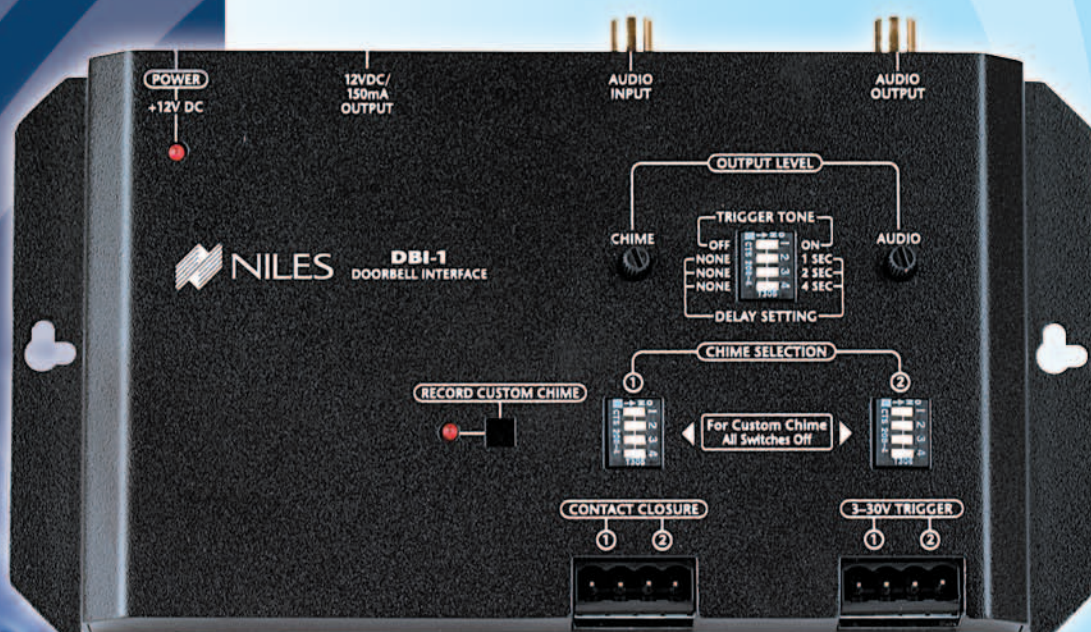

DBI-1

MULTIZONE ACCESSORY

Door Bell Interface

- Provides doorbell chimes to Niles Multizone Controllers
- Compatible with virtually all Multizone Controllers that have paging inputs

MultiZone Accessories

DBI-1

Stock Number
FG01034

FEATURES

- Provides doorbell chimes to Niles MultiZone controllers; ZR-4630, ZR-8630 and A4.6Ci
- Four selectable preprogrammed and one user recorded doorbell sound options
- Two doorbell inputs, front and rear, triggered by either voltage or contact closure
- Separate level adjustments provided for chime and page pass through
- 1 gold-plated mono audio sensing page input
- Features UL-listed regulated in-line power supply with universal voltage capacity

SPECIFICATIONS:

- Dimensions: 7-7/8" wide x 4-1/8" high x 1' deep

Warranty: Two-year limited